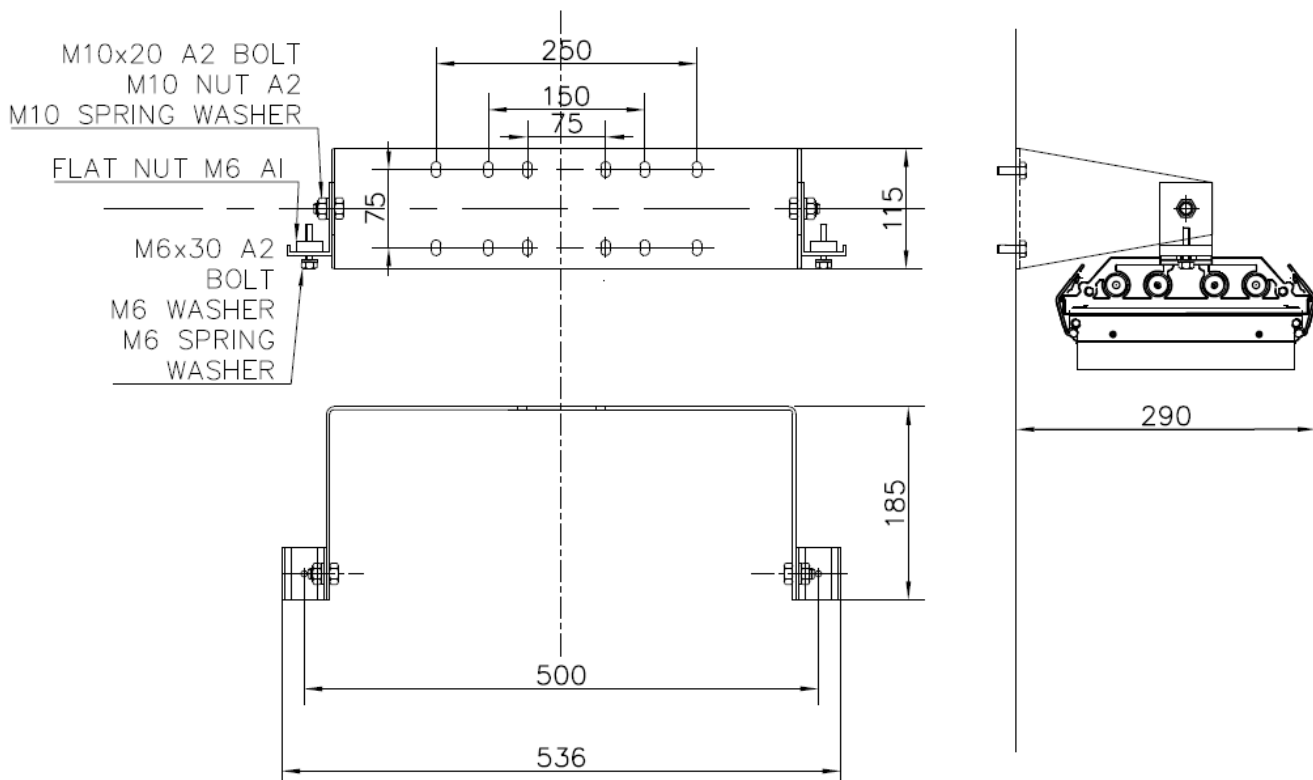

# WALL BRACKET 9001 05

- Wall bracket 9001 05 is suitable for following light fittings:
  - Led Victor 500M
  - Victor Emergency
  - Victor Exit
  - Hot Victor
- 2 optional materials; hot-dip galvanized steel or stainless steel.
- Screws in stainless steel.
- Allows stepless vertical orientation of the fitting

Product code	Specification	Material	Weight
900 1 05 00	Wall bracket 9001 05	hot-dip galvanized steel	3 kg
900 1 05 00 RST	Wall bracket 9001 05 RST	stainless steel	3 kg